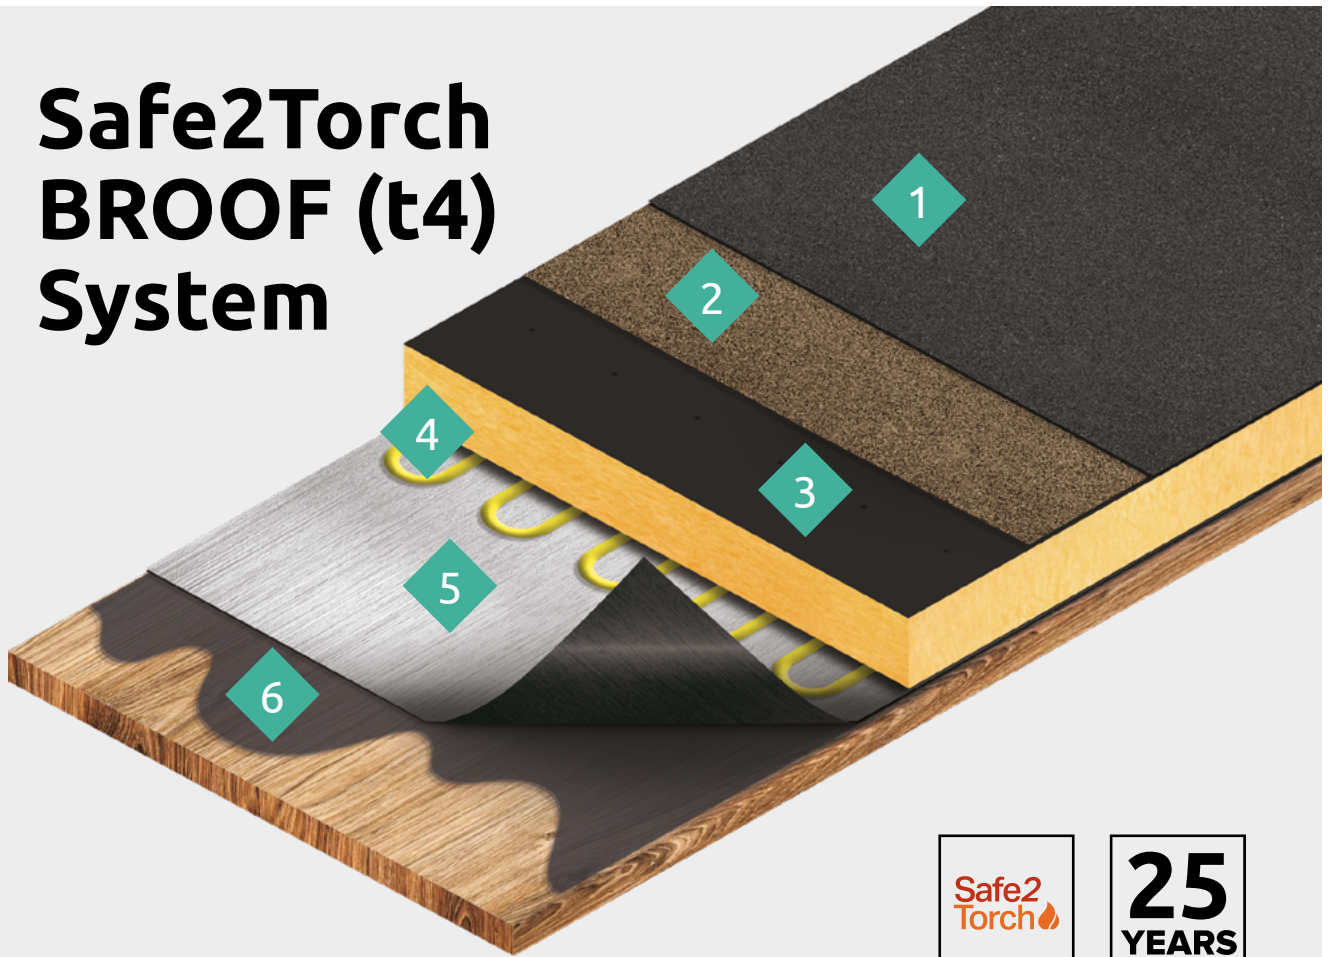

Safe2Torch BROOF (t4) System

1. Wonderbuilds BROOF (t4) Capsheet 8M
2. Wonderbuilds BROOF (t4) Underlay 10M
3. Wonderbuilds Bitumen Faced PIR Insulation
4. Wonderbuilds PU Insulation Adhesive
5. Wonderbuilds VB600 Self-Adhesive VCL
6. Wonderbuilds SA Primer

Detailing:

1. Wonderbuilds BROOF (t4) Capsheet 8M
2. Wonderbuilds BROOF (t4) Underlay 10M