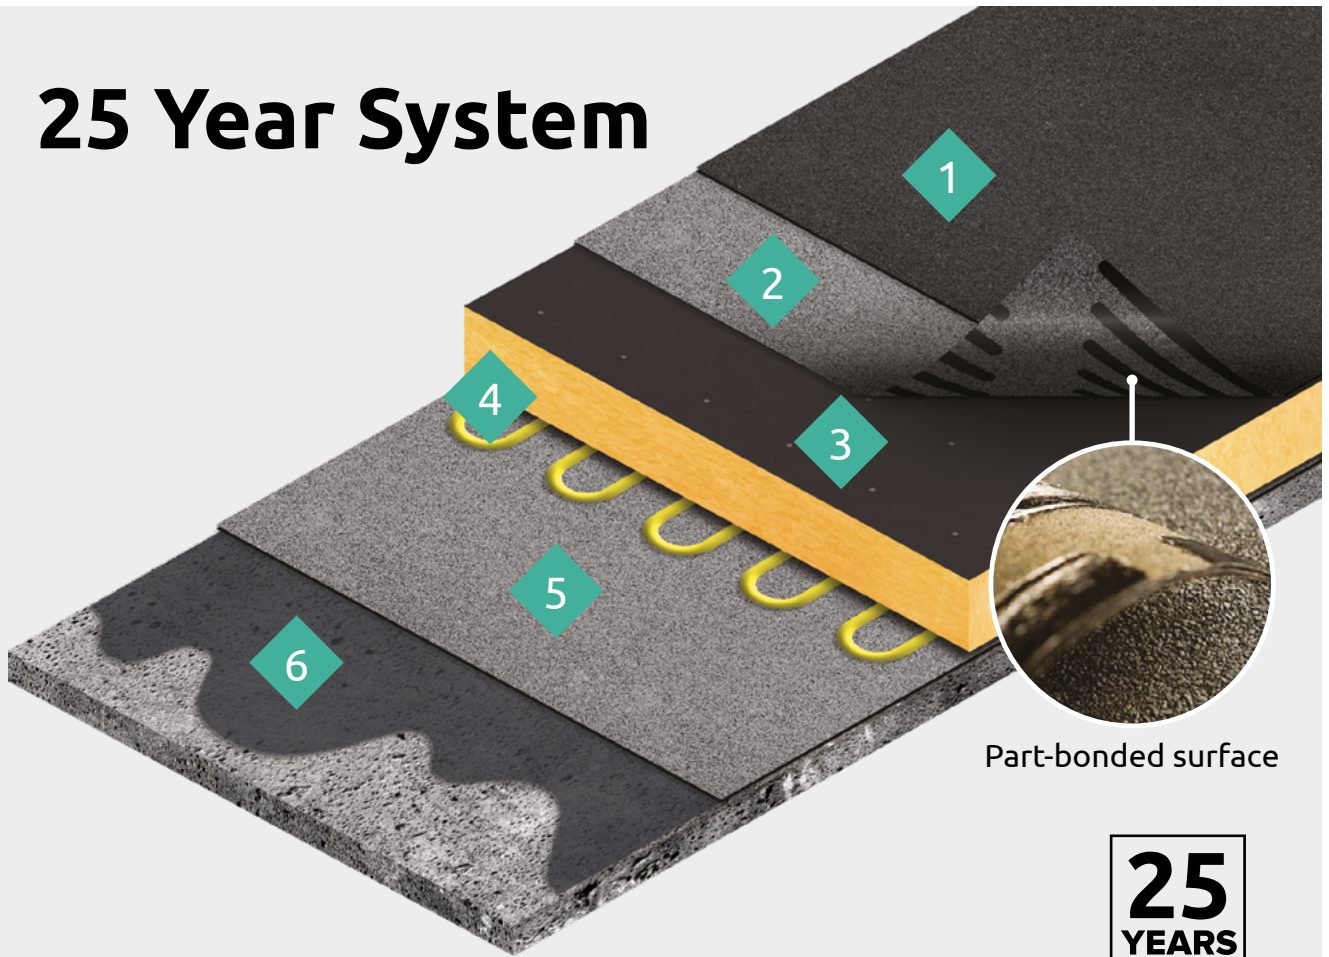

# 25 Year System

Part-bonded surface

**25**  
**YEARS**  
WARRANTY

1. Wonderbuilds Premium 5KG Capsheet
2. Wonderbuilds Part-Bonded Torch-on Underlay
3. Wonderbuilds Bitumen Faced PIR Insulation
4. Wonderbuilds PU Insulation Adhesive
5. Wonderbuilds Premium Torch-on Vapour Barrier
6. Quick Drying Primer

## Detailing:

1. Wonderbuilds Premium 5KG Capsheet
2. Wonderbuilds 3KG Film Underlay/Sand Underlay