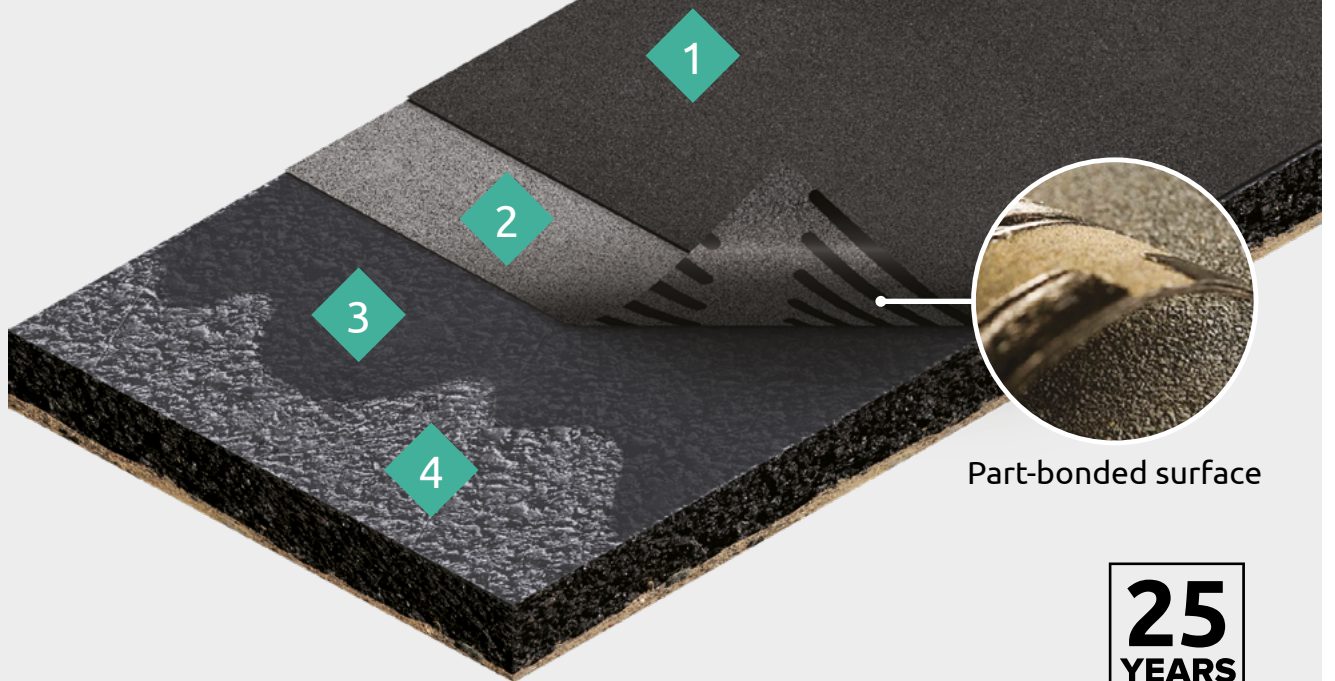

# 25 Year System

**25**  
**YEARS**  
WARRANTY

1. Wonderbuilds Premium 5KG Capsheet
2. Wonderbuilds Part-Bonded Torch-on Underlay
3. Quick Drying Primer
4. Existing Substrate

---

## Detailing:

1. Wonderbuilds Premium 5KG Capsheet
2. Wonderbuilds 3KG Film Underlay/Sand Underlay