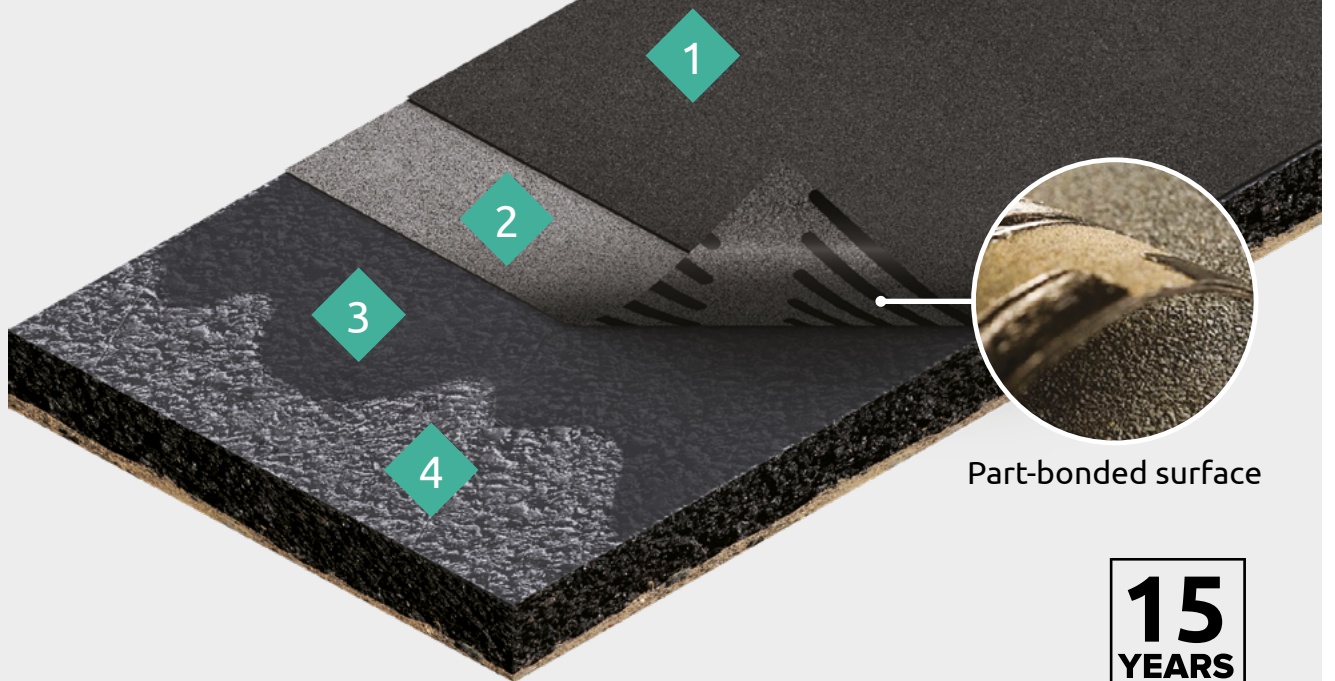

15 Year System

15
YEARS
WARRANTY

1. Wonderbuilds 5KG Capsheet
2. Wonderbuilds Part-Bonded Torch-on Underlay
3. Quick Drying Primer
4. Existing Substrate

Detailing:

1. Wonderbuilds 5KG Capsheet
2. Wonderbuilds 3KG Film Underlay/Sand Underlay