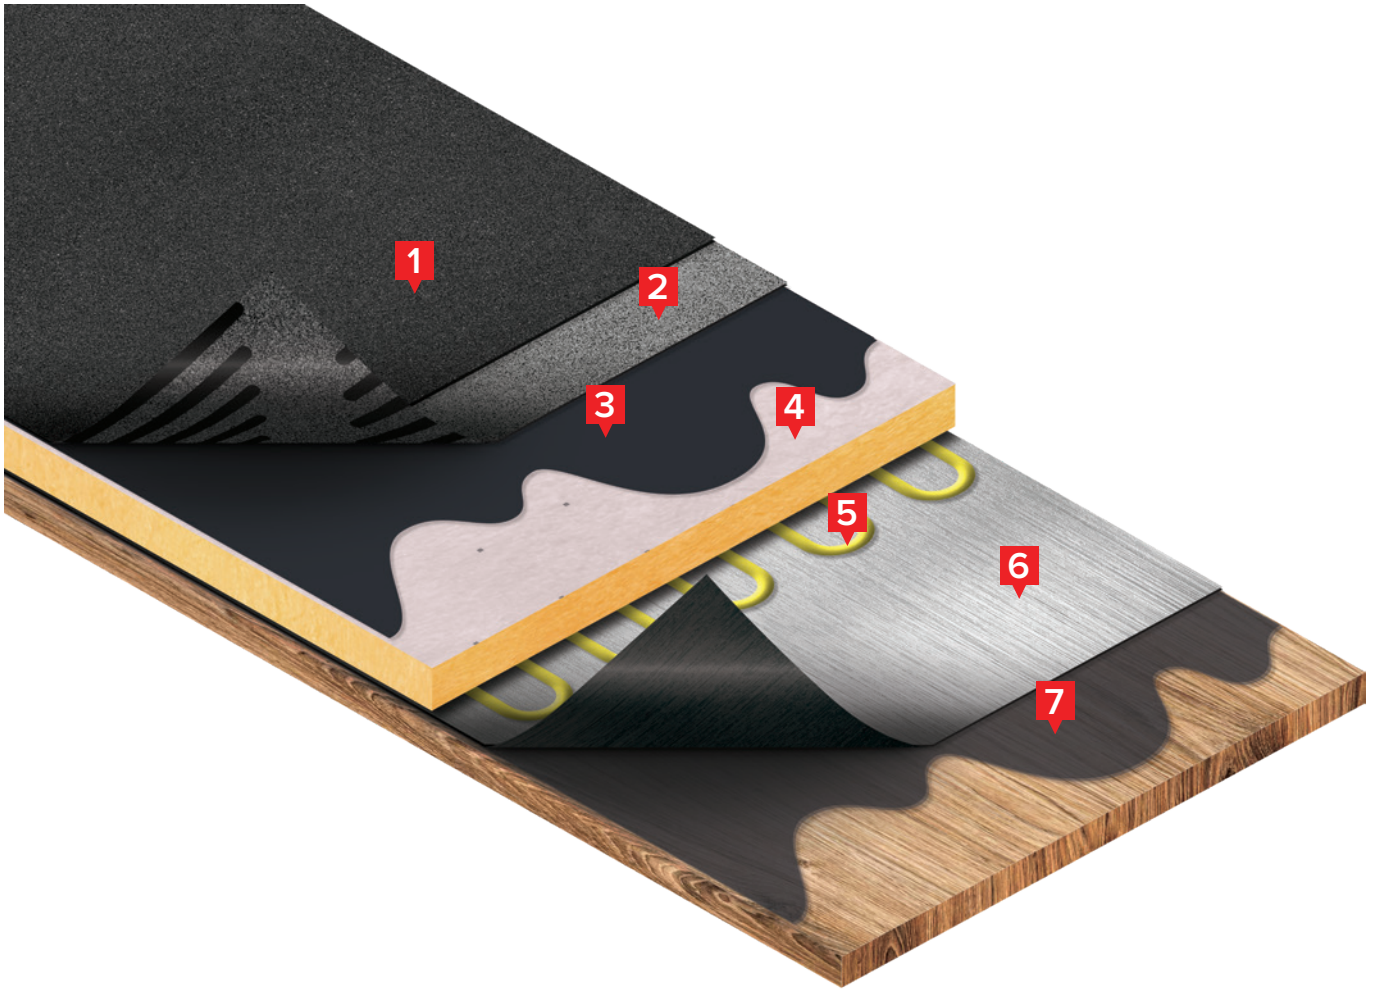

SAFE2TORCH SYSTEM

- 1** WonderBuilds Self-Adhesive Capsheet
- 2** WonderBuilds Part-Bonded Self-Adhesive
- 3** Underlay WonderBuilds SA Primer
- 4** Bitumen Faced Insulation
- 5** WonderBuilds PU Insulation Adhesive
- 6** WonderBuilds VB600 Self-Adhesive VCL
- 7** WonderBuilds SA Primer

25
YEARS
MANUFACTURER'S
WARRANTY

EASY INSTALLATION

SAFE2TORCH

DETAILING:

- 1** WonderBuilds Self-Adhesive Capsheet
- 2** WonderBuilds Fully Bonded Self-Adhesive Underlay