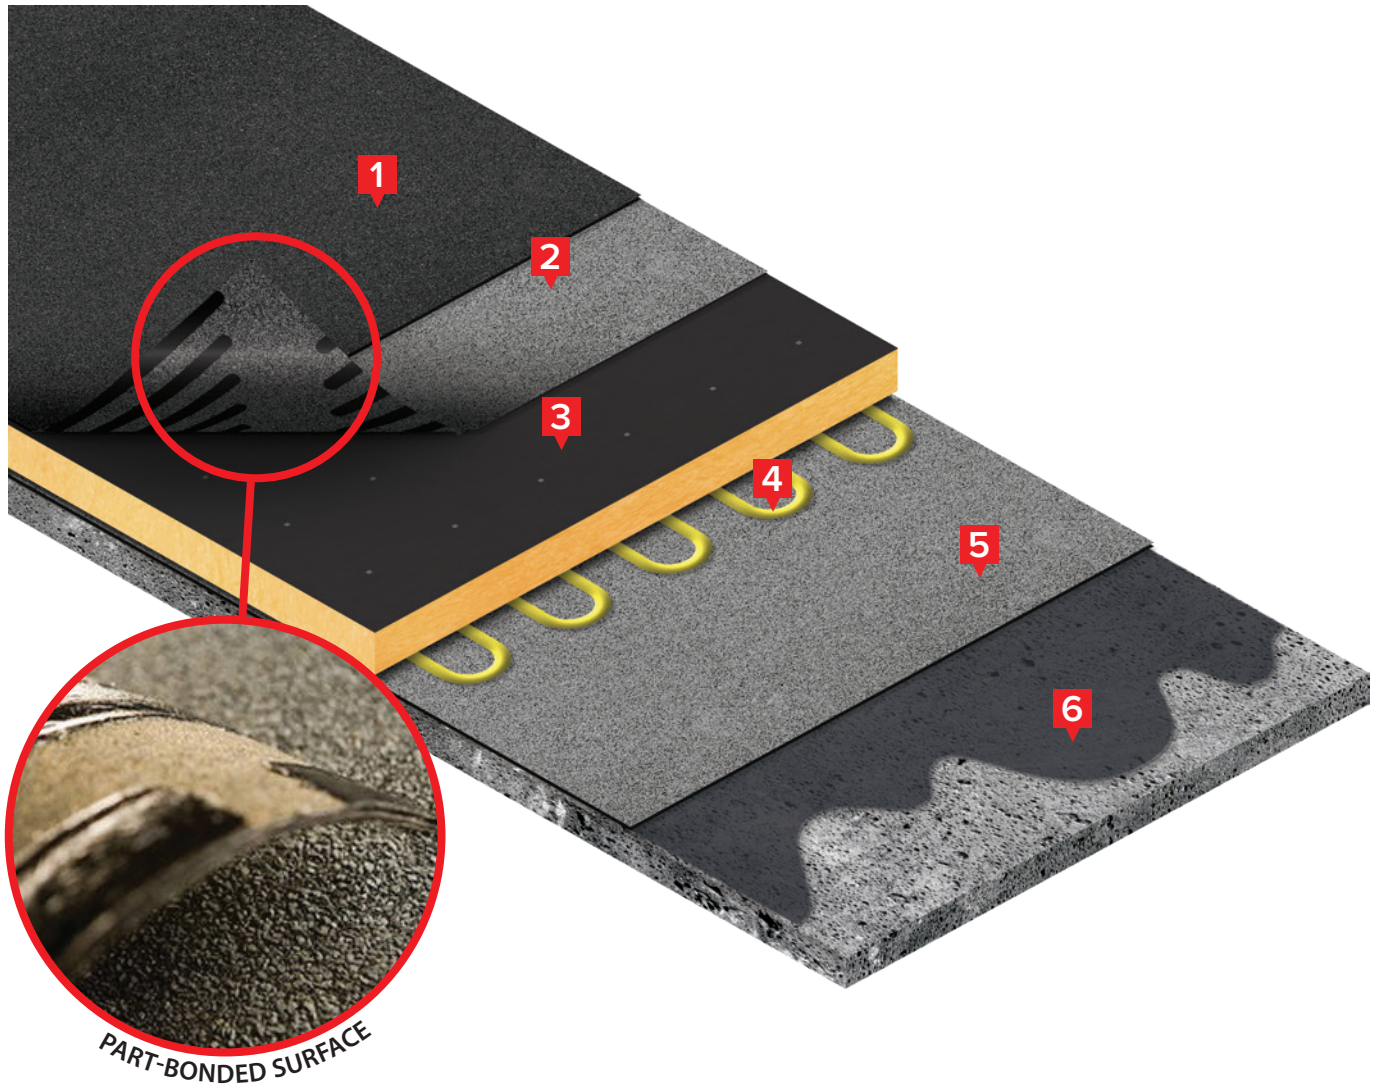

25 YEAR SYSTEM (TORCH-ON ALUMINIUM LINED VCL)

- 1 WonderBuilds Premium 5KG Capsheet
- 2 WonderBuilds Part-Bonded Torch-on Underlay
- 3 Bitumen Faced Insulation
- 4 WonderBuilds PU Insulation Adhesive
- 5 WonderBuilds Premium Torch-on Vapour Barrier
- 6 WonderBuilds Quick-Drying Primer

25
YEARS
MANUFACTURER'S
WARRANTY

EASY INSTALLATION

DETAILING:

- 1 WonderBuilds Premium 5KG Capsheet
- 2 WonderBuilds 3KG Film/Film or Film/Sand