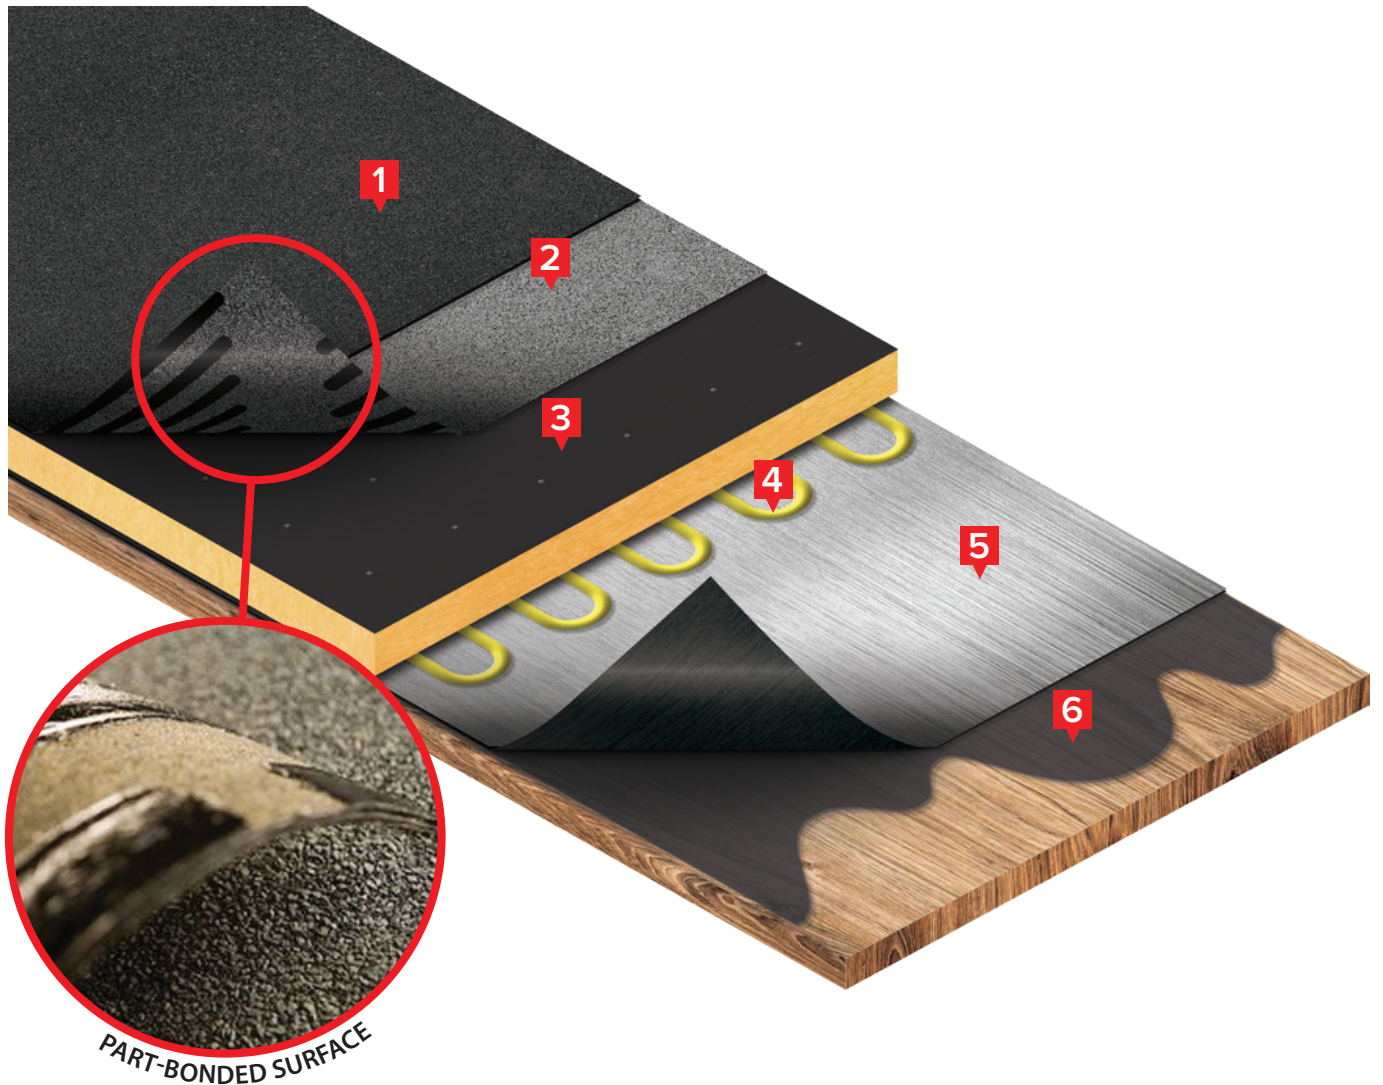

25 YEAR SYSTEM

- 1 WonderBuilds Premium 5KG Capsheet
- 2 WonderBuilds Part-Bonded Torch-on Underlay
- 3 Bitumen Faced Insulation
- 4 WonderBuilds PU Insulation Adhesive
- 5 WonderBuilds VB600 Self-Adhesive VCL
- 6 WonderBuilds SA Primer

25
YEARS
MANUFACTURER'S
WARRANTY

DETAILING:

- 1 WonderBuilds Premium Plus
- 2 WonderBuilds Fully Bonded Self-Adhesive Underlay