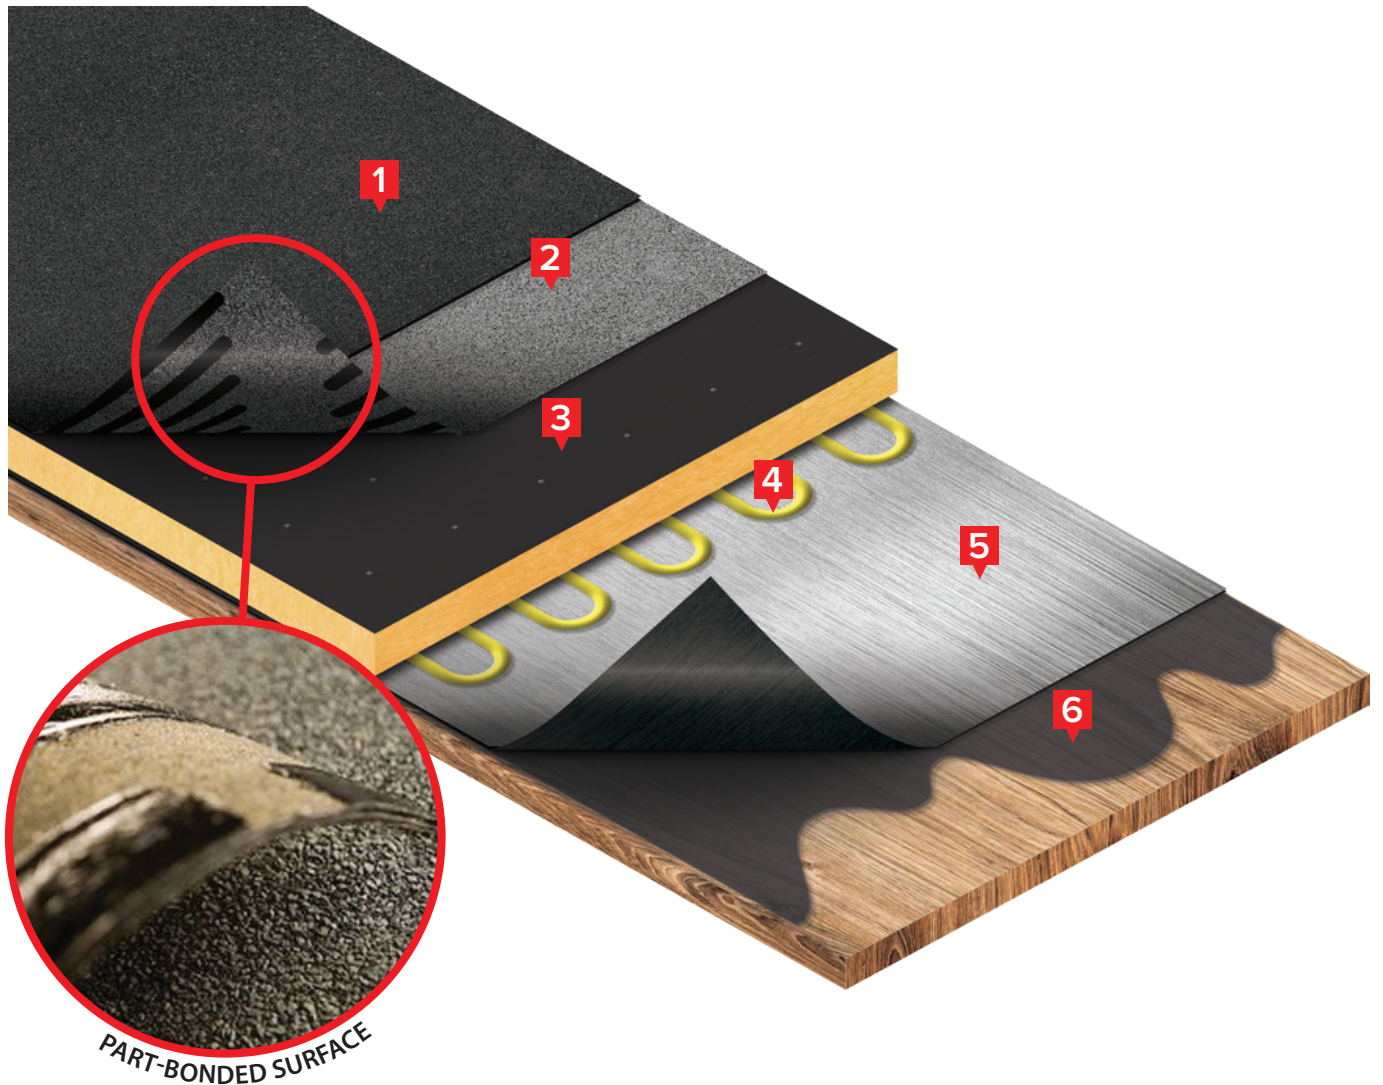

# 25 YEAR SYSTEM

- 1 WonderBuilds Premium 5KG Capsheet
- 2 WonderBuilds Part-Bonded Torch-on
- 3 Underlay Bitumen Faced Insulation
- 4 WonderBuilds Insulation Adhesive
- 5 WonderBuilds VB600 Self-Adhesive VCL
- 6 WonderBuilds SA Primer