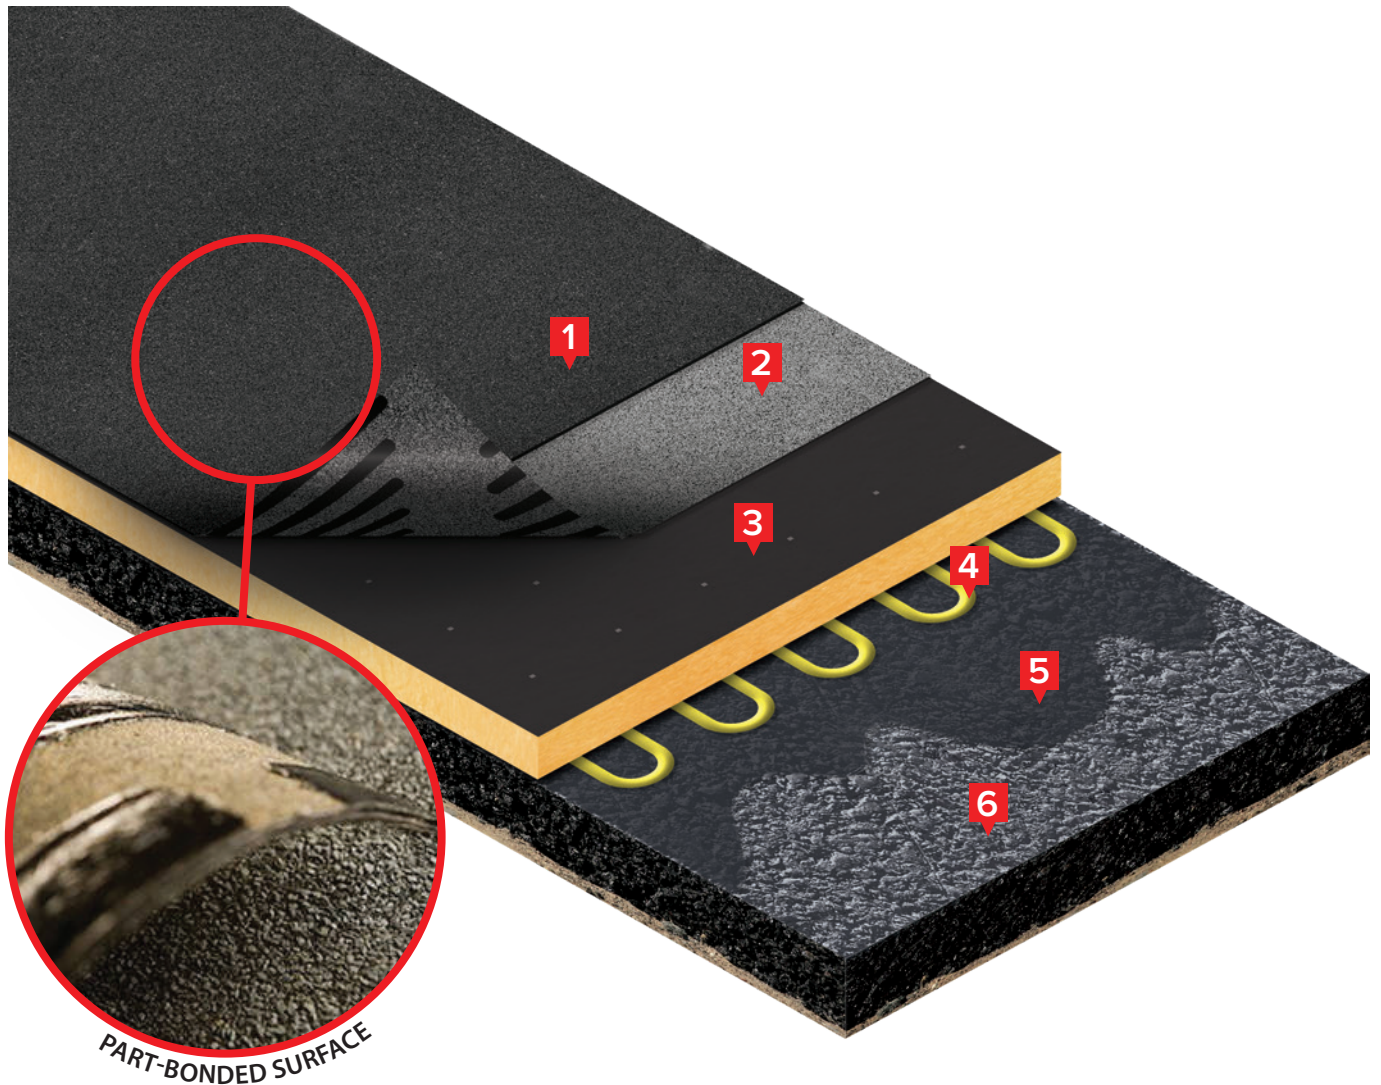

25 YEAR SYSTEM

- 1 WonderBuilds Premium 5KG Capsheet
- 2 WonderBuilds Part-Bonded Torch-on Underlay
- 3 Bitumen Faced Insulation
- 4 WonderBuilds PU Insulation Adhesive
- 5 WonderBuilds Quick-Drying Primer
- 6 Existing Substrate

25
YEARS
MANUFACTURER'S
WARRANTY

EASY INSTALLATION

DETAILING:

- 1 WonderBuilds Premium Plus
- 2 WonderBuilds 3KG Film/Film or Film/Sand