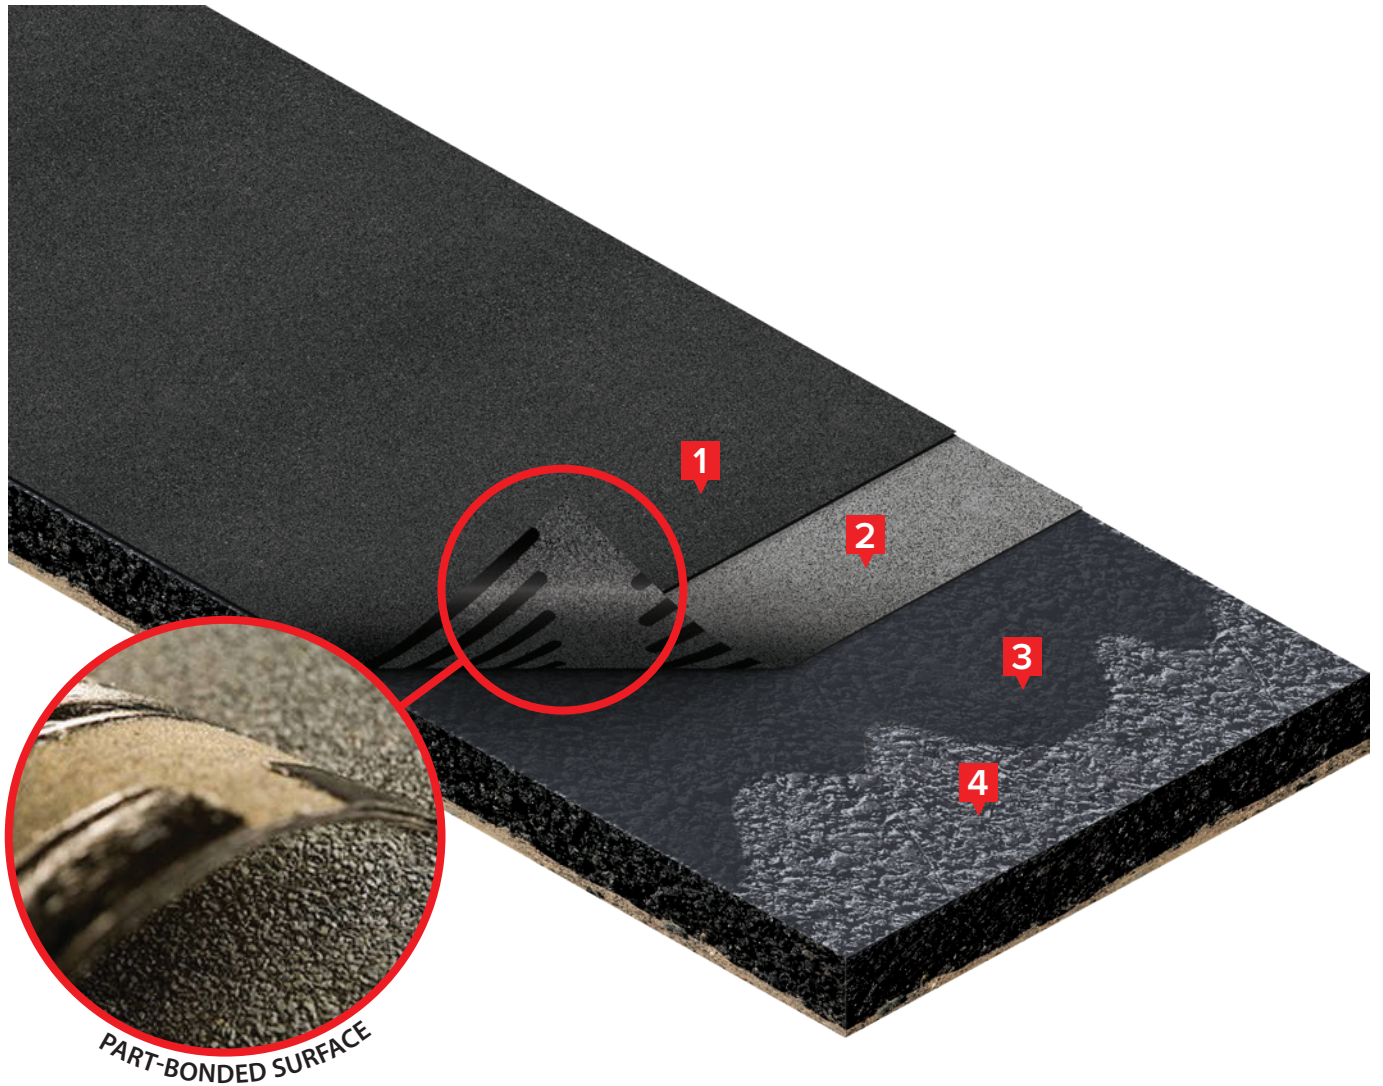

15 YEAR SYSTEM

- 1 WonderBuilds 5KG Capsheet
- 2 WonderBuilds Part-Bonded Torch-on Underlay
- 3 Bitumen Primer
- 4 Existing Substrate

15
YEARS

MANUFACTURER'S
WARRANTY

EASY INSTALLATION

DETAILING:

- 1 WonderBuilds 5KG Black
- 2 WonderBuilds 3KG Film Underlay/Sand Underlay