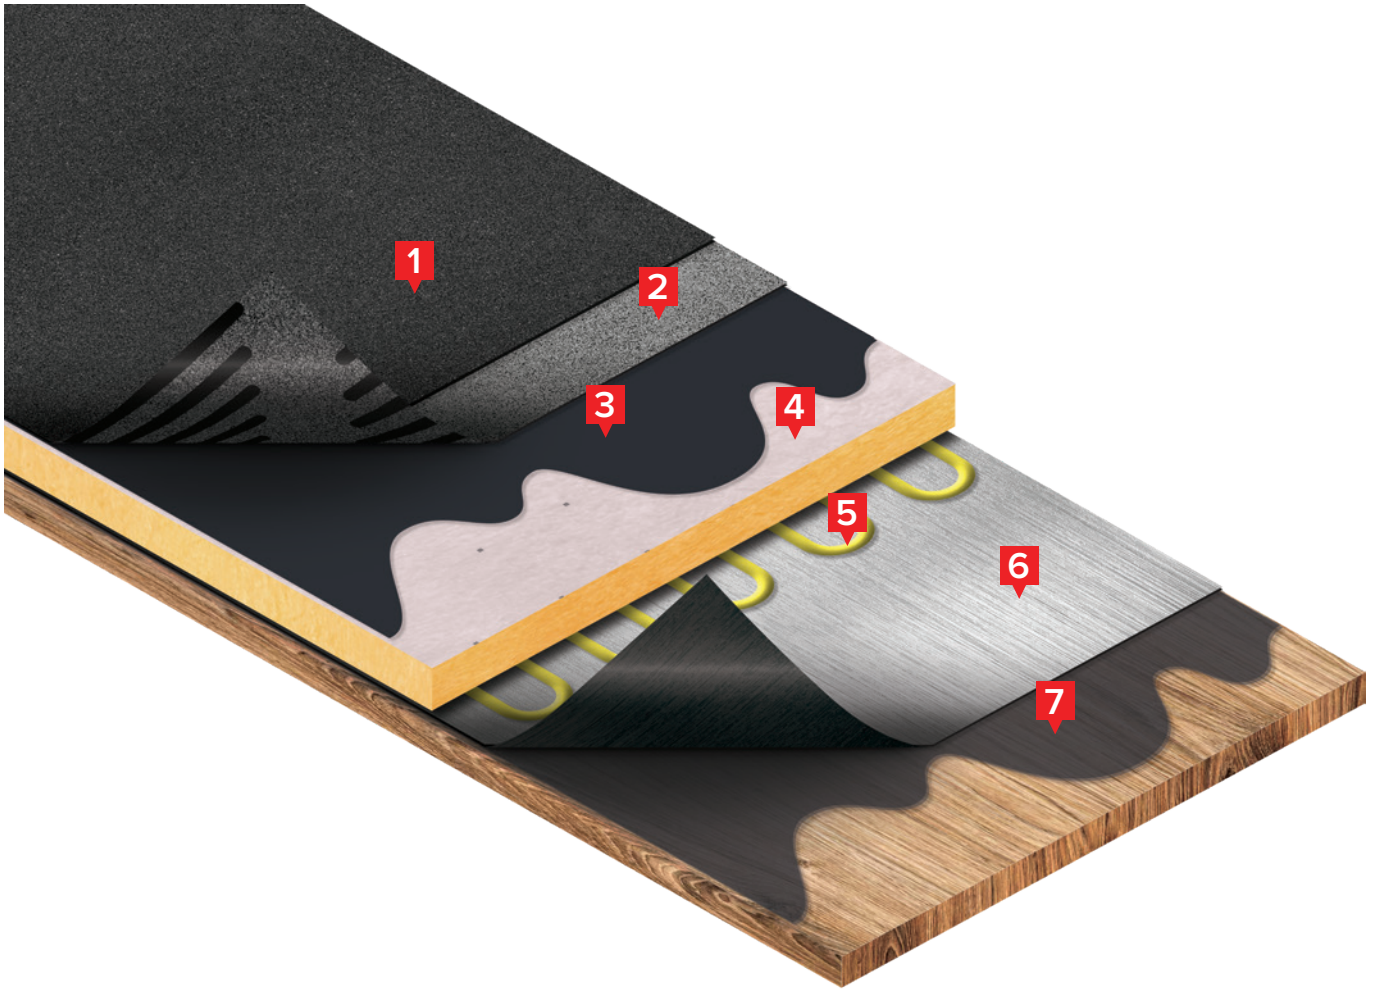

15 YEAR SYSTEM

- 1 WonderBuilds 5KG Capsheet
- 2 WonderBuilds Part-Bonded Torch-on Underlay
- 3 WonderBuilds SA Primer
- 4 Bitumen Faced Insulation
- 5 WonderBuilds PU Insulation Adhesive
- 6 WonderBuilds VB600 Self-Adhesive VCL
- 7 WonderBuilds SA Primer

15
YEARS

MANUFACTURER'S
WARRANTY

EASY INSTALLATION

DETAILING:

- 1 WonderBuilds 5KG Black
- 2 WonderBuilds Fully Bonded Self-Adhesive Underlay