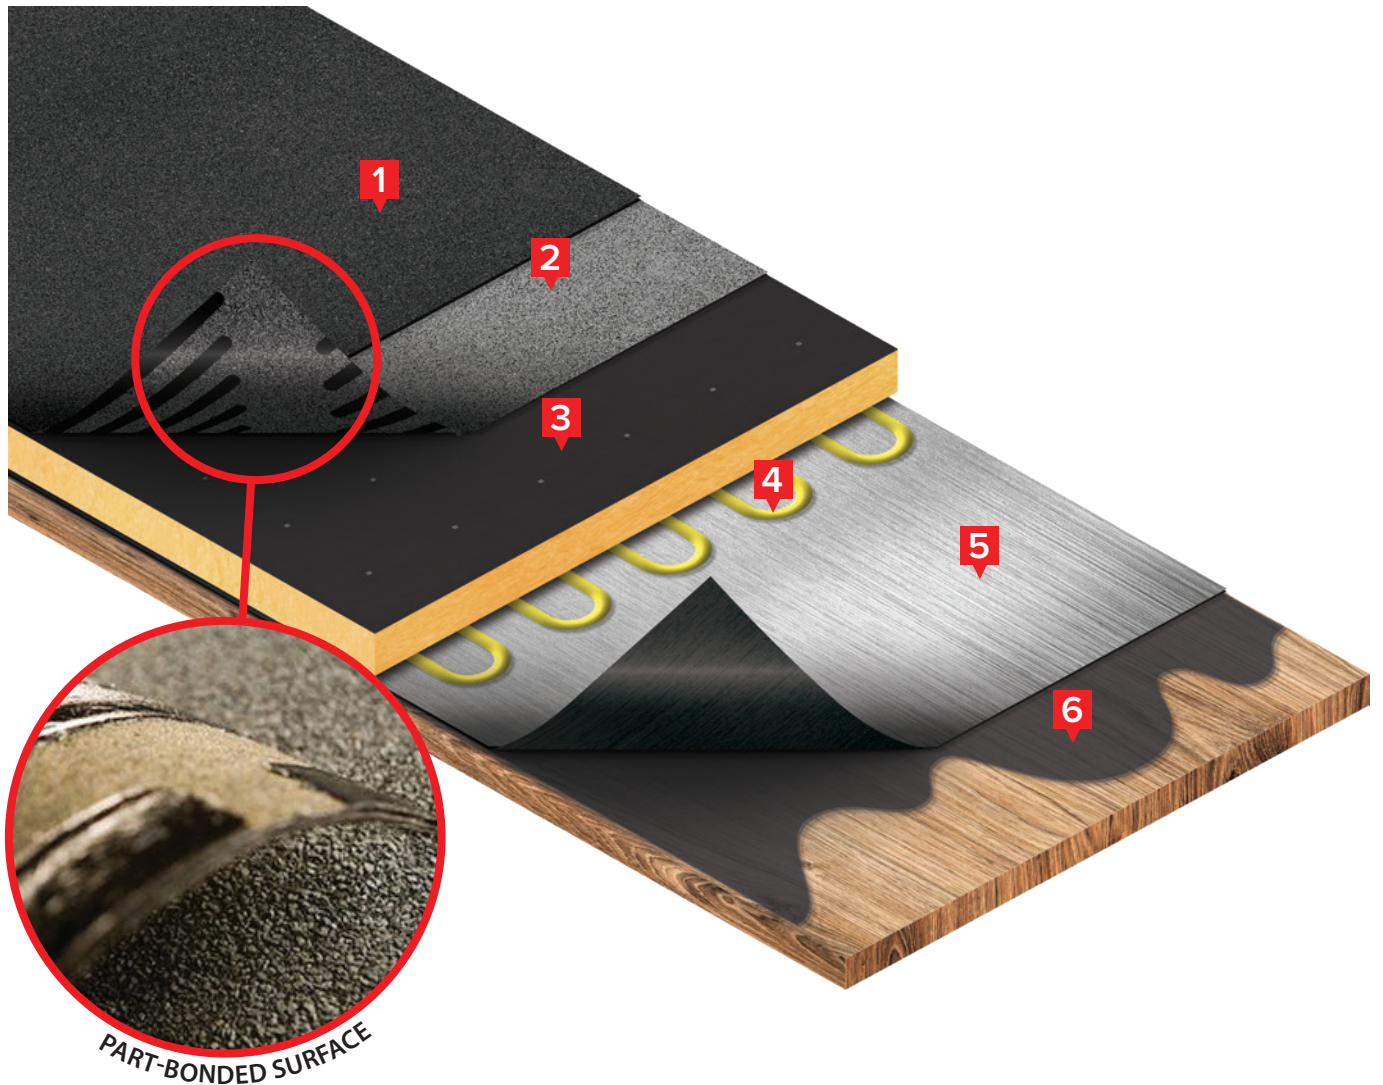

# 15 YEAR SYSTEM

- 1 WonderBuilds 5KG Capsheet
- 2 WonderBuilds Part-Bonded Torch-on Underlay
- 3 Bitumen Faced Insulation
- 4 WonderBuilds PU Insulation Adhesive
- 5 WonderBuilds VB600 Self-Adhesive VCL
- 6 WonderBuilds SA Primer

## DETAILING:

- 1 WonderBuilds 5KG Black
- 2 WonderBuilds Fully Bonded Self-Adhesive Underlay