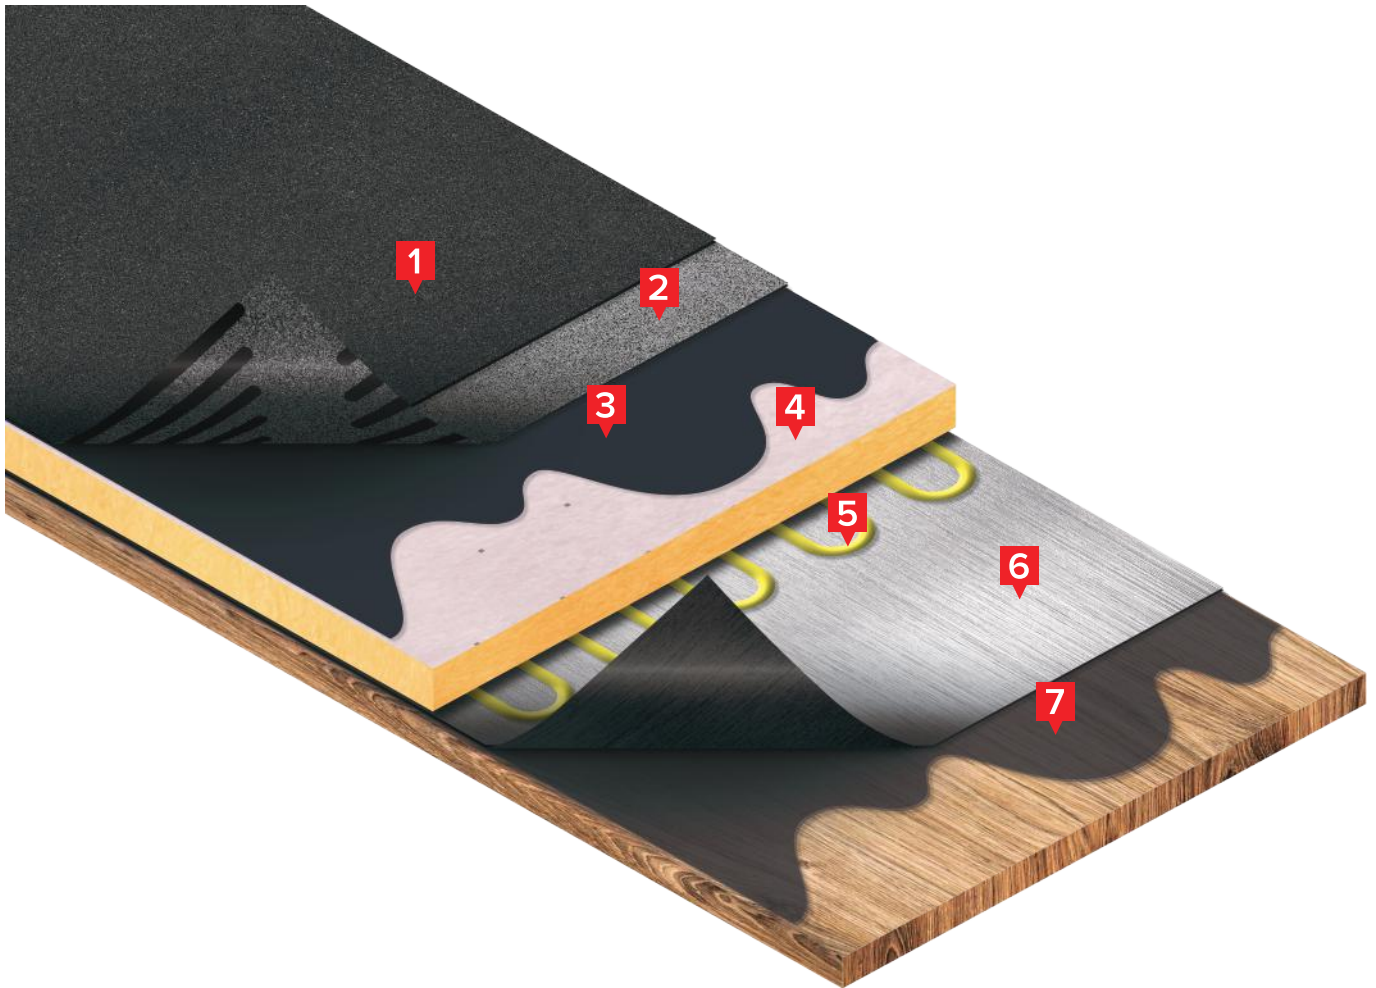

# SAFE2TORCH SYSTEM

- 1** WonderBuilds Premium 5KG Cap Sheet
- 2** WonderBuilds Part-Bonded Self-Adhesive Underlay
- 3** WonderBuilds SA Primer
- 4** Tissue Faced Insulation
- 5** WonderBuilds Insulation Adhesive
- 6** WonderBuilds Self-Adhesive VCL
- 7** WonderBuilds SA Primer

## DETAILING:

- 1** WonderBuilds Premium 5KG Cap Sheet
- 2** WonderBuilds Fully Bonded Self-Adhesive Underlay