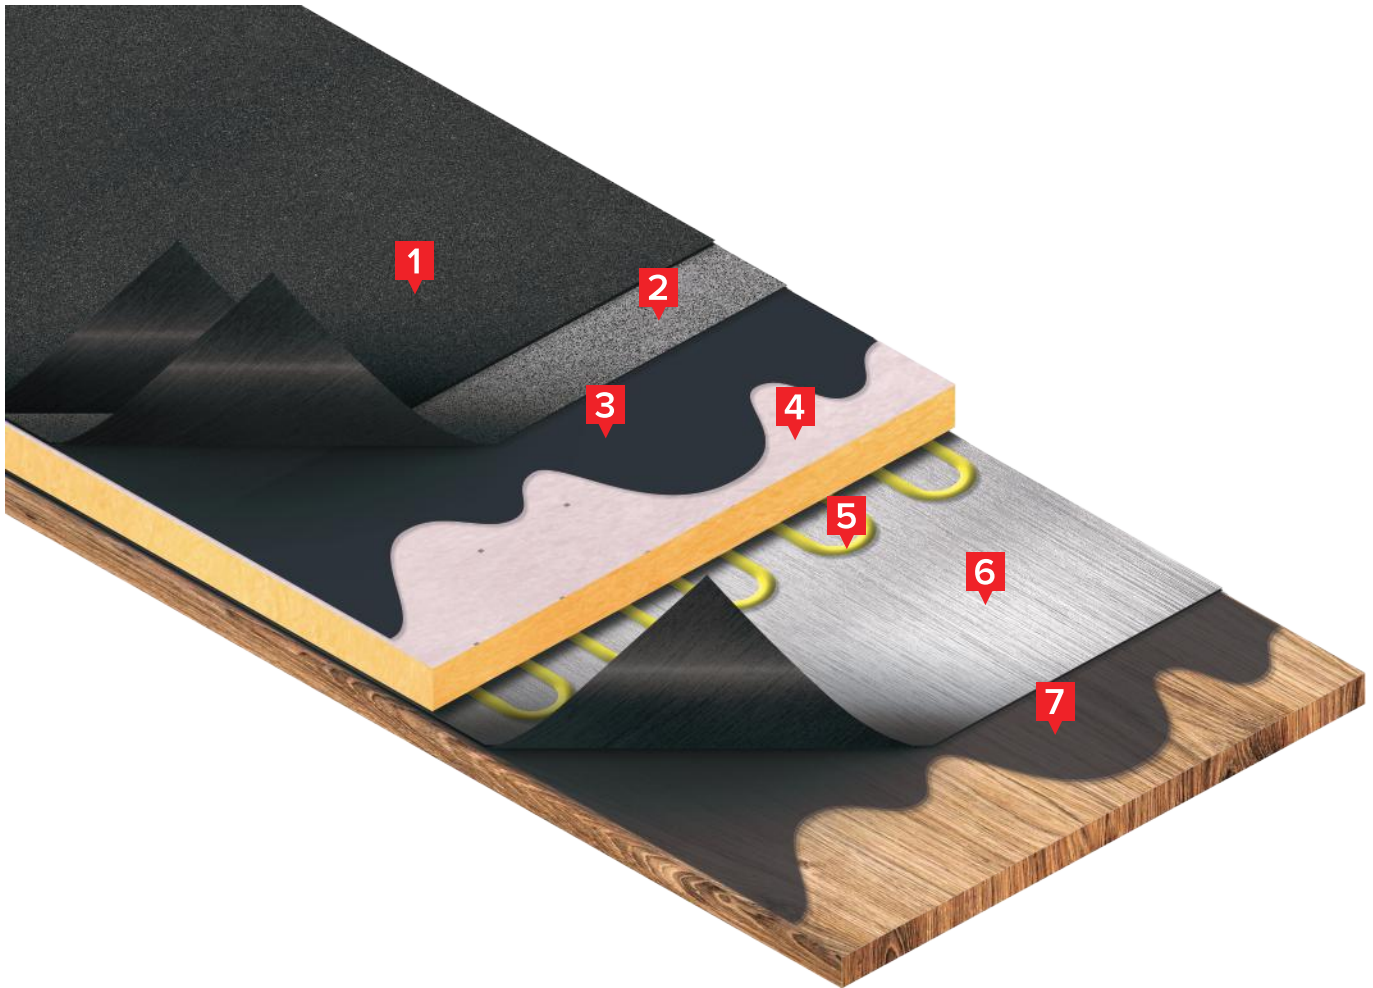

FULLY ADHERED SYSTEM

- 1** WonderBuilds 5KG Cap Sheet
- 2** WonderBuilds Fully Bonded Self-Adhesive Underlay
- 3** WonderBuilds SA Primer
- 4** Tissue Faced Insulation
- 5** WonderBuilds Insulation Adhesive
- 6** WonderBuilds Self-Adhesive VCL
- 7** WonderBuilds SA Primer

25
YEARS
MANUFACTURER'S
WARRANTY

Safe2
Torch
SAFE2TORCH

DETAILING:

- 1** WonderBuilds 5KG Cap Sheet
- 2** WonderBuilds Fully Bonded Self-Adhesive Underlay