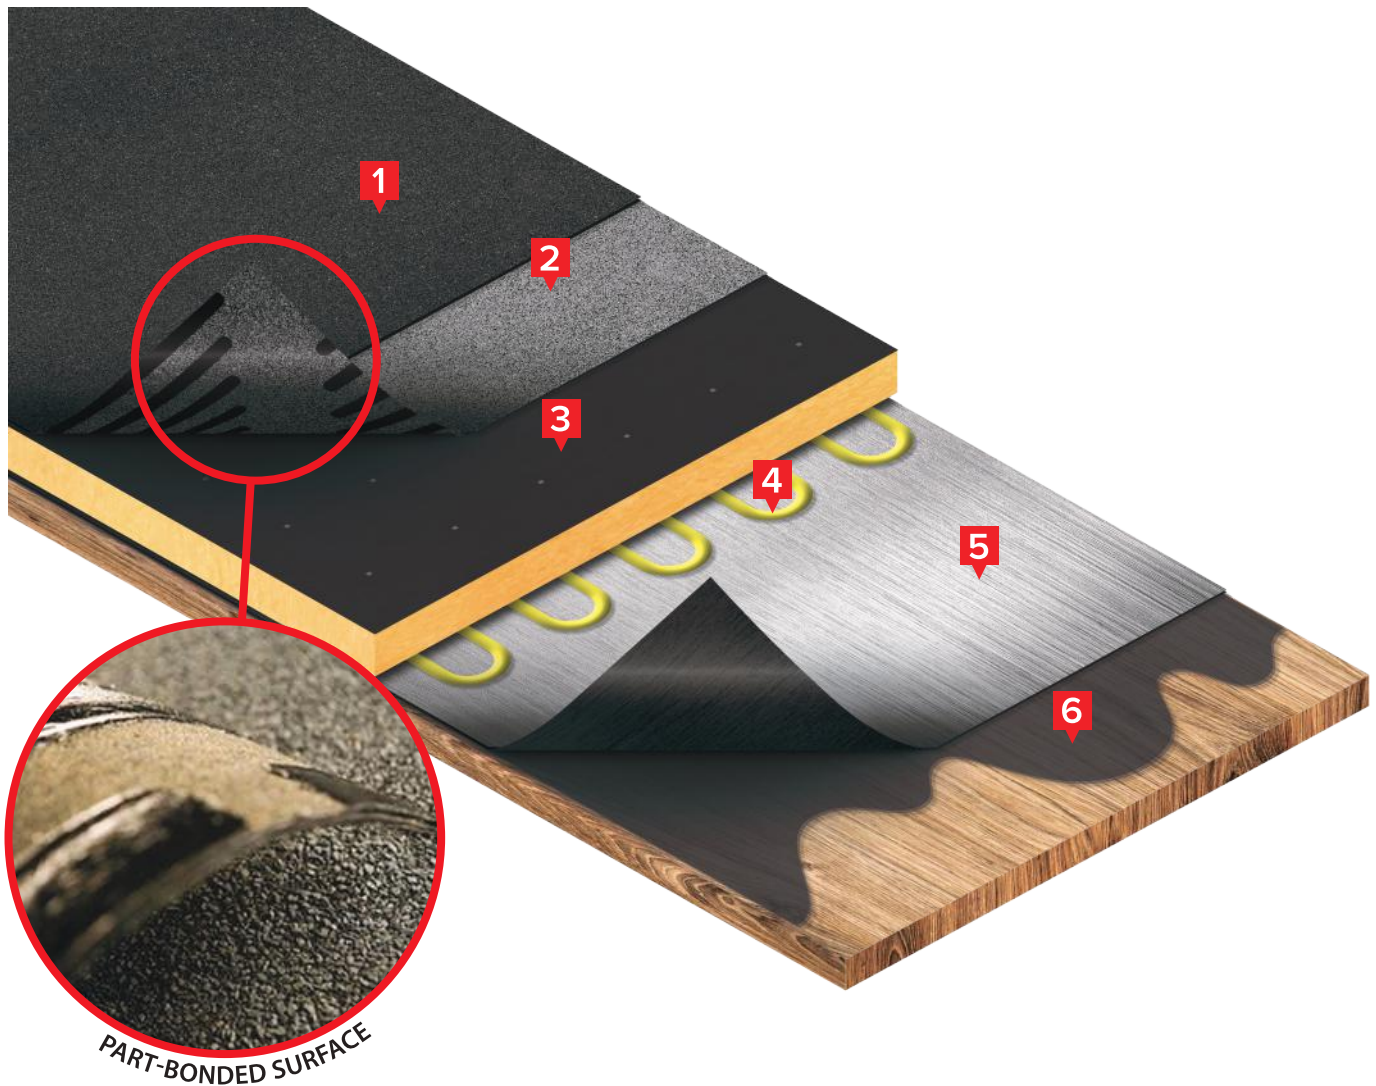

25 YEAR SYSTEM

- 1** WonderBuilds Premium Plus
- 2** WonderBuilds Part-Bonded Torch-on Underlay
- 3** Bitumen Faced Insulation
- 4** WonderBuilds Insulation Adhesive
- 5** WonderBuilds Self-Adhesive VCL
- 6** WonderBuilds SA Primer

25
YEARS
MANUFACTURER'S
WARRANTY

EASY INSTALLATION

DETAILING:

- 1** WonderBuilds Premium Plus
- 2** WonderBuilds Fully Bonded Self-Adhesive Underlay