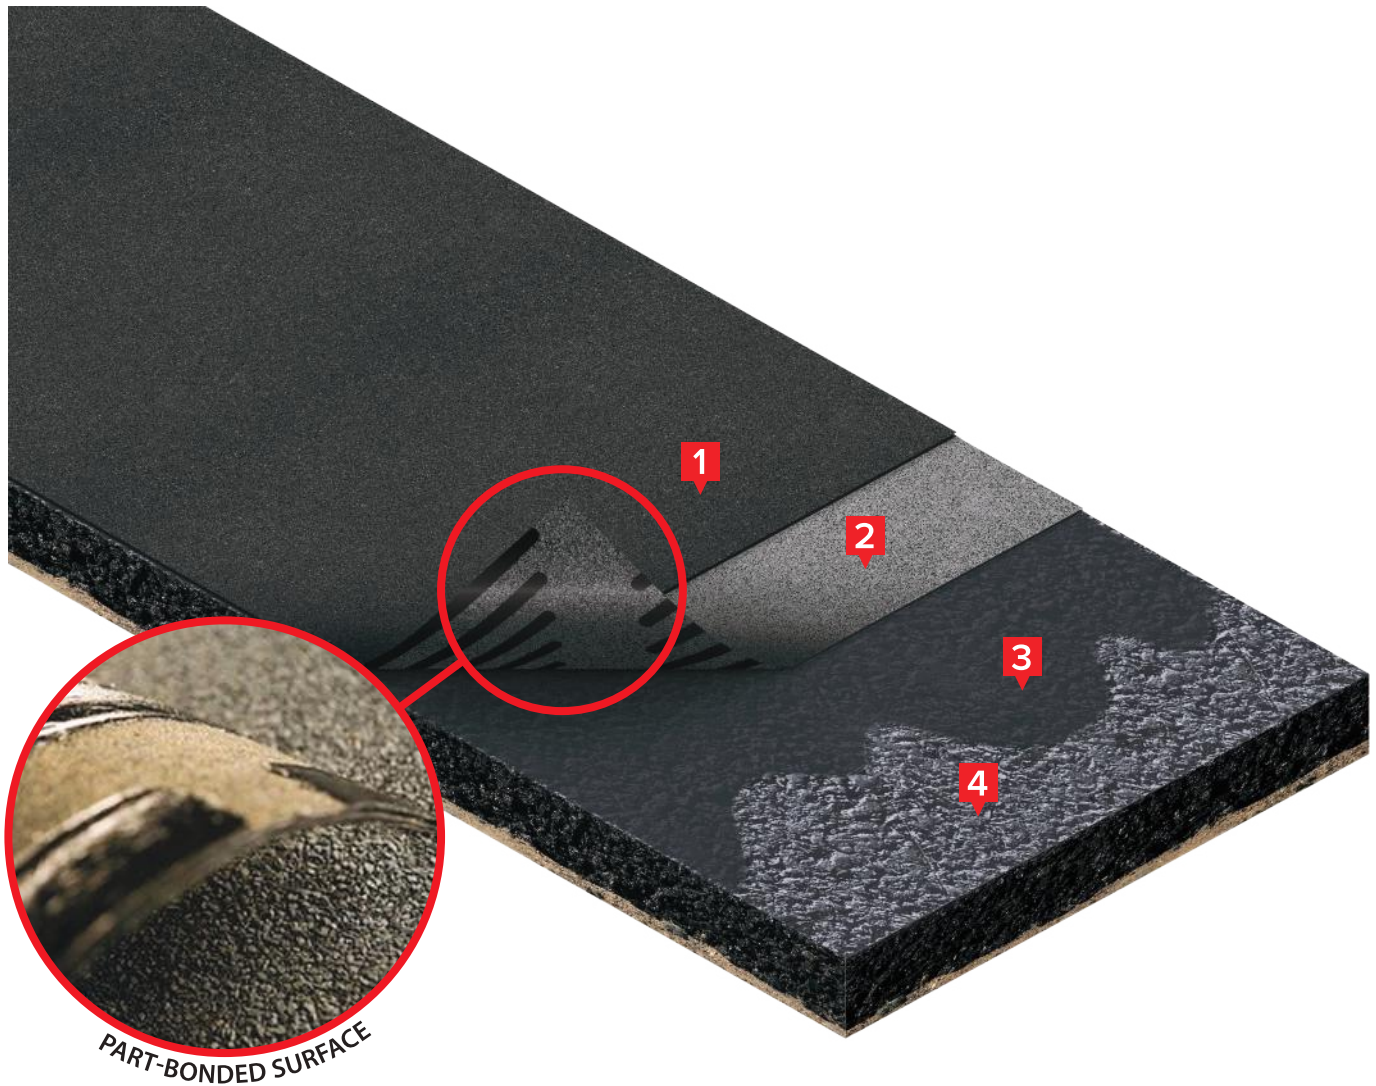

25 YEAR SYSTEM

- 1 WonderBuilds Premium Plus
- 2 WonderBuilds Part-Bonded Torch-on Underlay
- 3 Bitumen Primer
- 4 Existing Substrate

25
YEARS

MANUFACTURER'S
WARRANTY

EASY INSTALLATION

DETAILING:

- 1 WonderBuilds Premium Plus
- 2 WonderBuilds 2.5KG Polyester Underlay Sanded