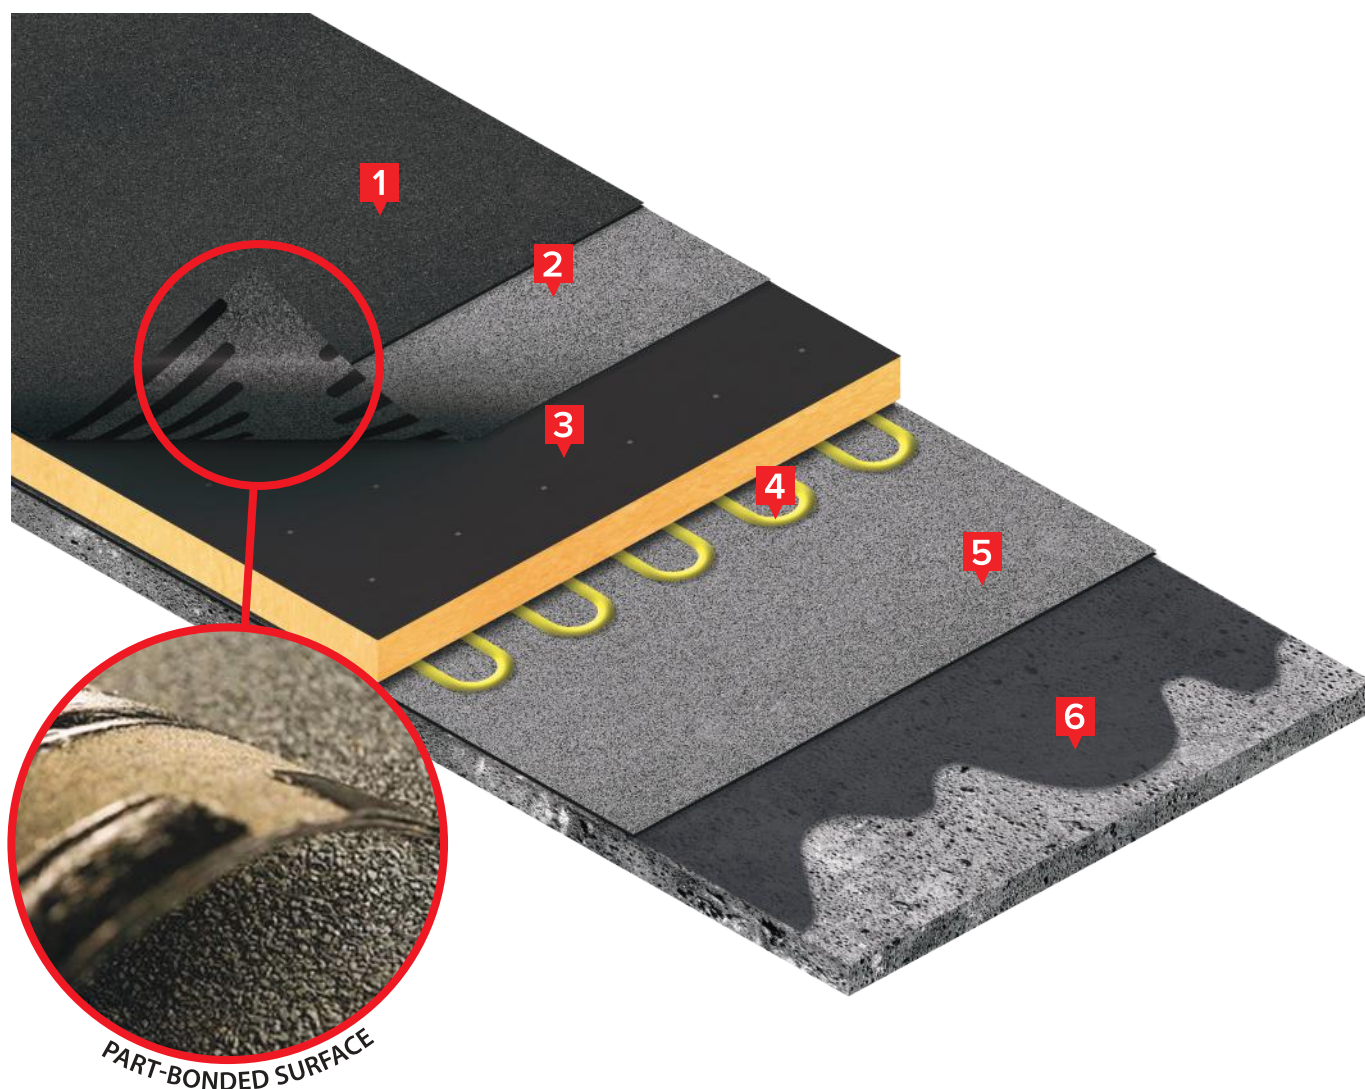

25 YEAR SYSTEM

- 1** WonderBuilds Premium Plus
- 2** WonderBuilds Part-Bonded Torch-on Underlay
- 3** Bitumen Faced Insulation
- 4** WonderBuilds Insulation Adhesive
- 5** WonderBuilds Premium Torch-on Vapour Barrier
- 6** Existing Substrate

25
YEARS
MANUFACTURER'S
WARRANTY

EASY INSTALLATION

DETAILING:

- 1** WonderBuilds Premium Plus
- 2** WonderBuilds 2.5KG Polyester Underlay Sanded