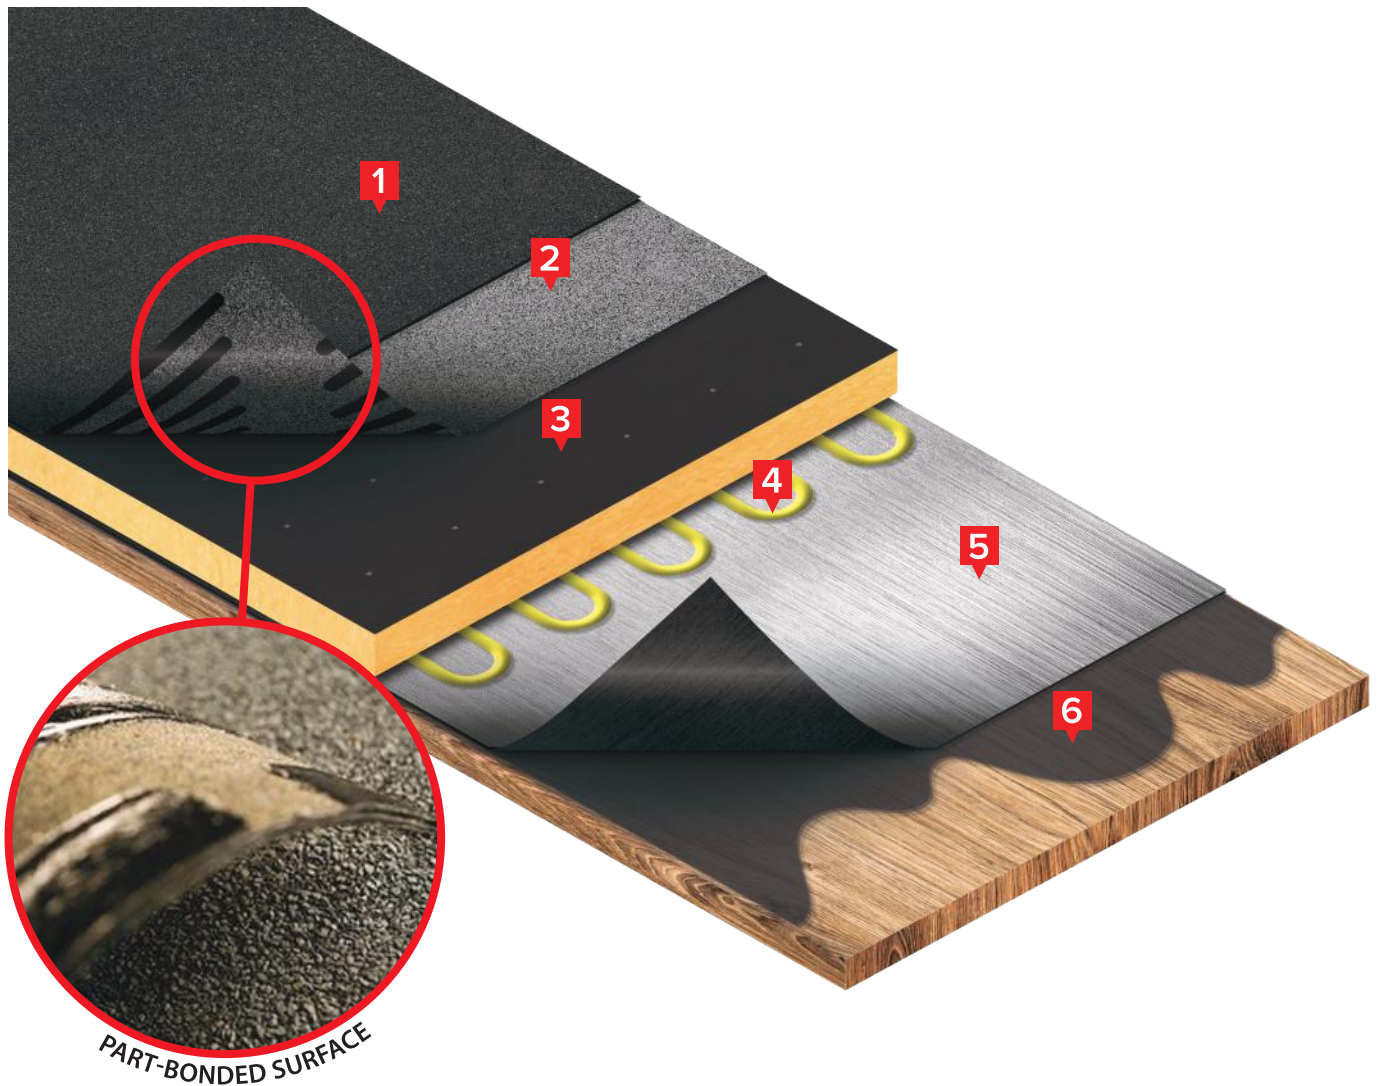

25 YEAR SYSTEM

- 1** WonderBuilds Premium 5KG Cap Sheet
- 2** WonderBuilds Part-Bonded Torch-on Underlay
- 3** Bitumen Faced Insulation
- 4** WonderBuilds Insulation Adhesive
- 5** WonderBuilds Self-Adhesive VCL
- 6** WonderBuilds SA Primer

25
YEARS
MANUFACTURER'S
WARRANTY

DETAILING:

- 1** WonderBuilds Premium 5KG Cap Sheet
- 2** WonderBuilds 2.5KG Polyester Underlay Sanded