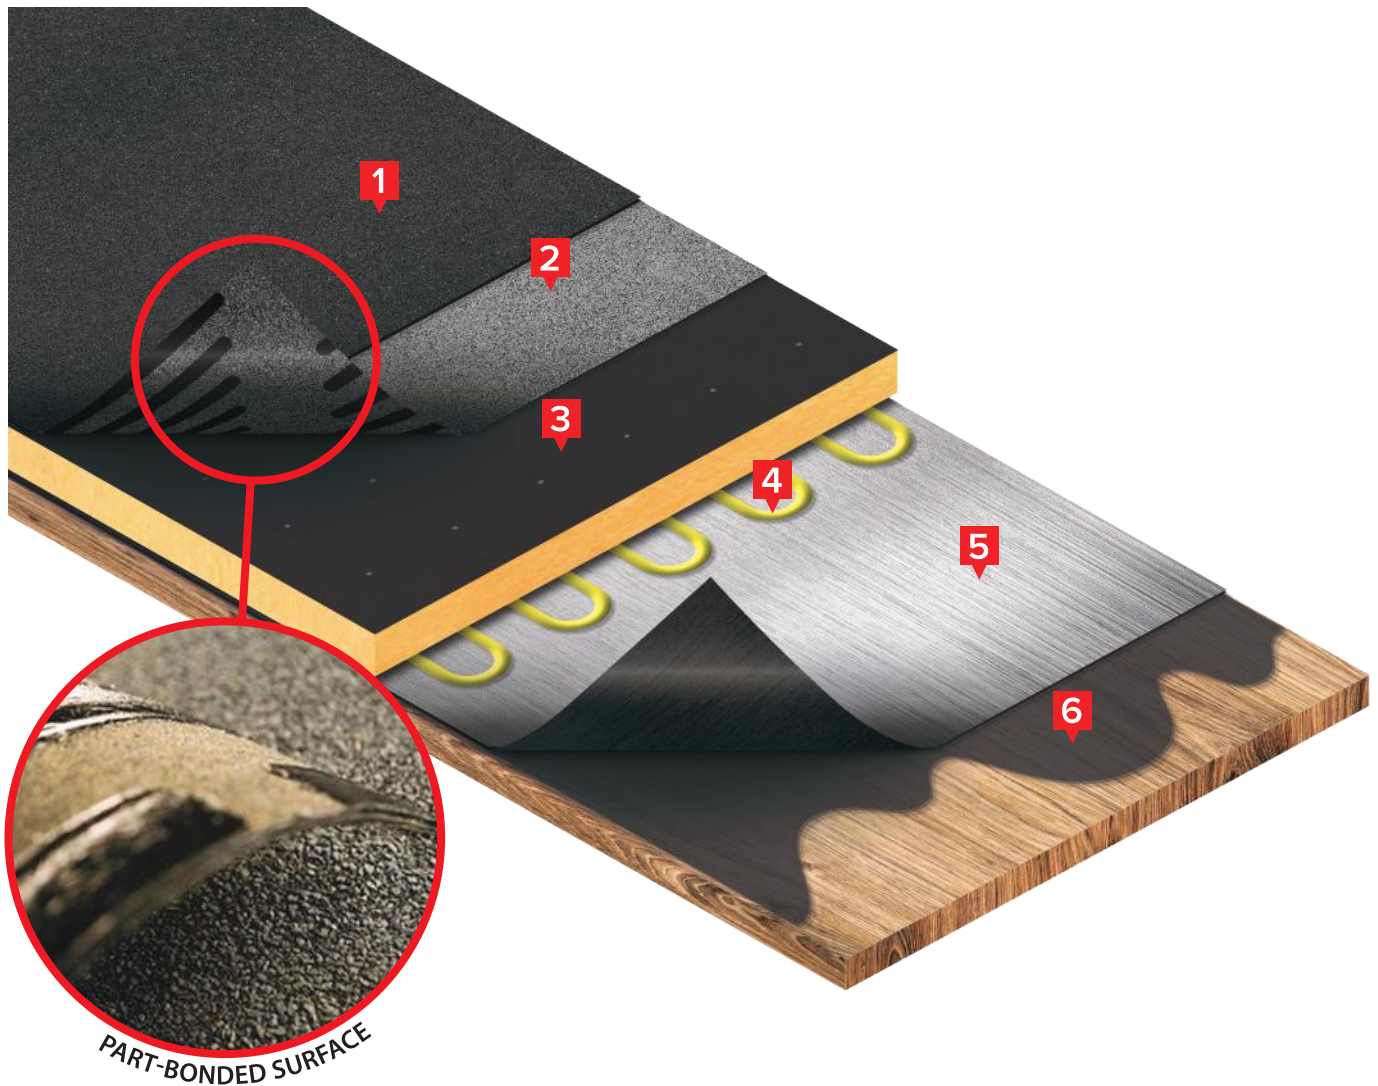

15 YEAR SYSTEM

- 1** WonderBuilds 5KG Black
- 2** WonderBuilds Part-Bonded Torch-on Underlay
- 3** Bitumen Faced Insulation
- 4** WonderBuilds Insulation Adhesive
- 5** WonderBuilds Self-Adhesive VCL
- 6** WonderBuilds SA Primer

15
YEARS

MANUFACTURER'S
WARRANTY

EASY INSTALLATION

DETAILING:

- 1** WonderBuilds 5KG Black
- 2** WonderBuilds Fully Bonded Self-Adhesive Underlay