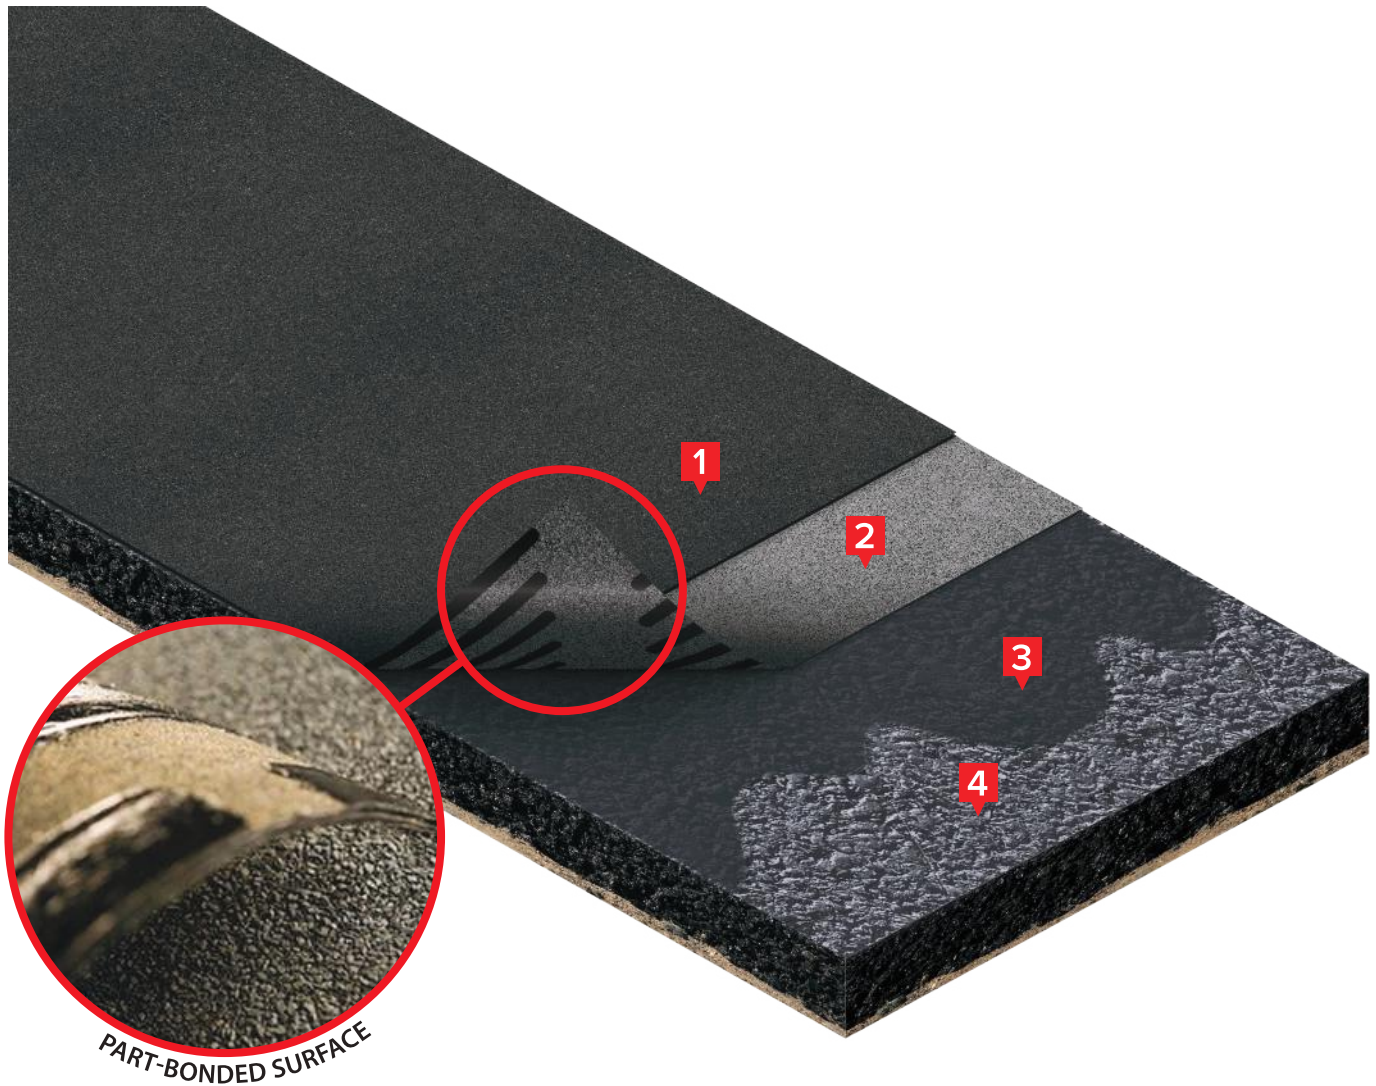

15 YEAR SYSTEM

- 1 WonderBuilds 5KG Black
- 2 WonderBuilds Part-Bonded Torch-on Underlay
- 3 Bitumen Primer
- 4 Existing Substrate

15
YEARS

MANUFACTURER'S
WARRANTY

EASY INSTALLATION

DETAILING:

- 1 WonderBuilds 5KG Black
- 2 WonderBuilds 3KG Film Underlay/Sand Underlay