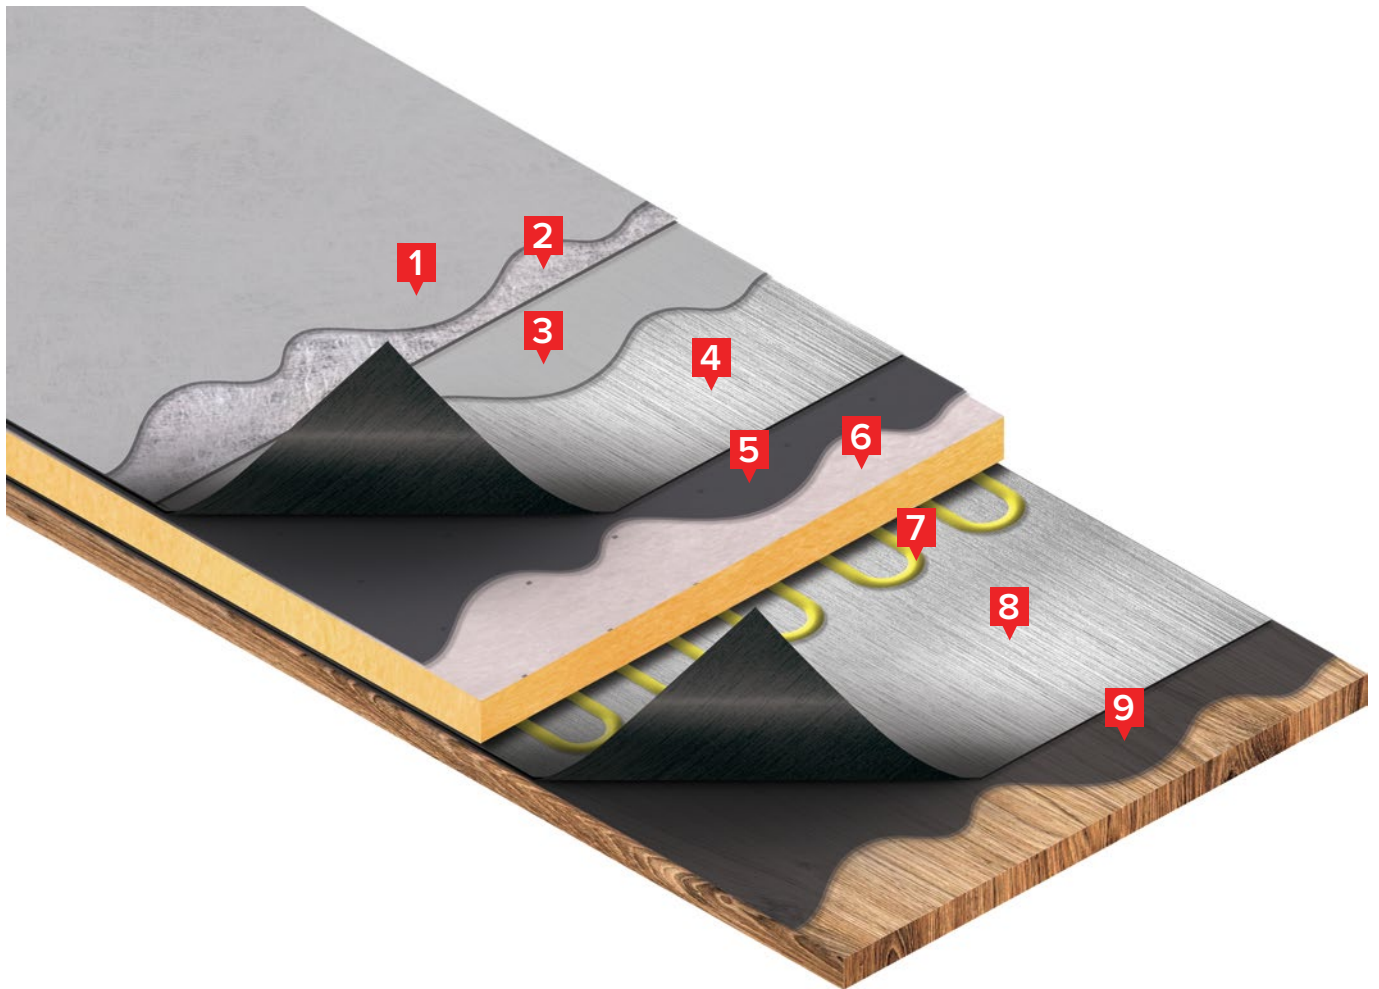

# LIQUIDGUARD FULLY INSULATED SYSTEM

- |          |                                   |          |                                  |
|----------|-----------------------------------|----------|----------------------------------|
| <b>1</b> | Wonderbuilds LiquidGuard          | <b>6</b> | Tissue Faced Insulation          |
| <b>2</b> | Wonderbuilds Reinforcement Fleece | <b>7</b> | Wonderbuilds Insulation Adhesive |
| <b>3</b> | Wonderbuilds LiquidGuard          | <b>8</b> | Technoelast VB500 Self VCL       |
| <b>4</b> | Technoelast VB500 Self VCL        | <b>9</b> | Wonderbuilds SA Primer           |
| <b>5</b> | Wonderbuilds SA Primer            |          |                                  |

## DETAILING:

- 1** Wonderbuilds LiquidGuard
- 2** Wonderbuilds Reinforcement Fleece
- 3** Wonderbuilds LiquidGuard