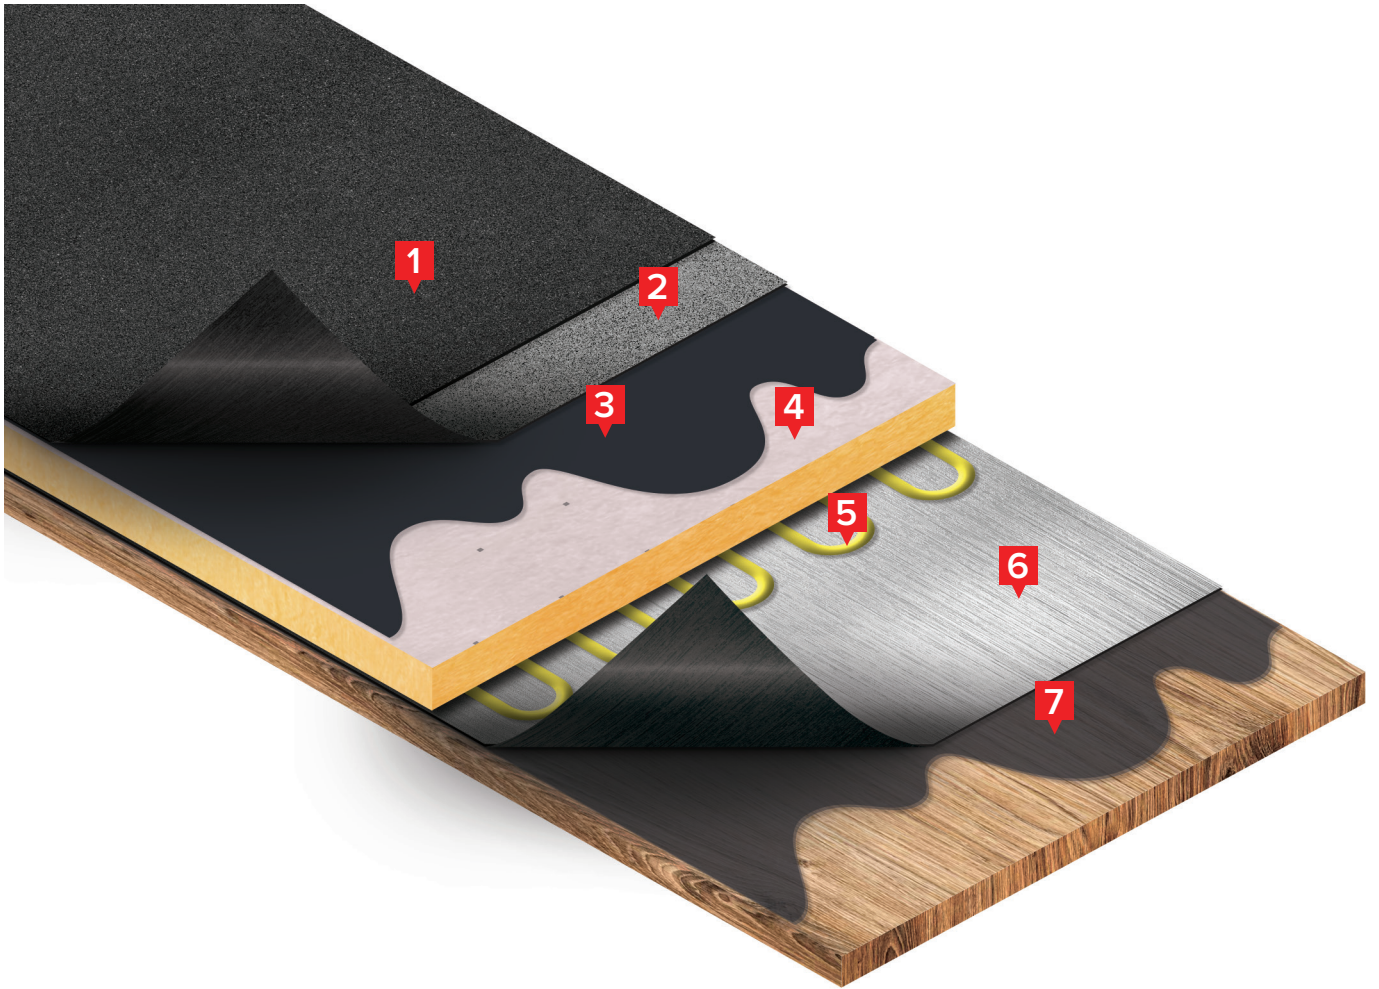

SAFE2TORCH SYSTEM

- 1** Technoelast K-PS 170/5000
- 2** Mida Self PVS 2
- 3** WonderBuilds SA Primer
- 4** Tissue faced insulation
- 5** WonderBuilds Insulation Adhesive
- 6** Technoelast VB500 Self
- 7** WonderBuilds SA Primer